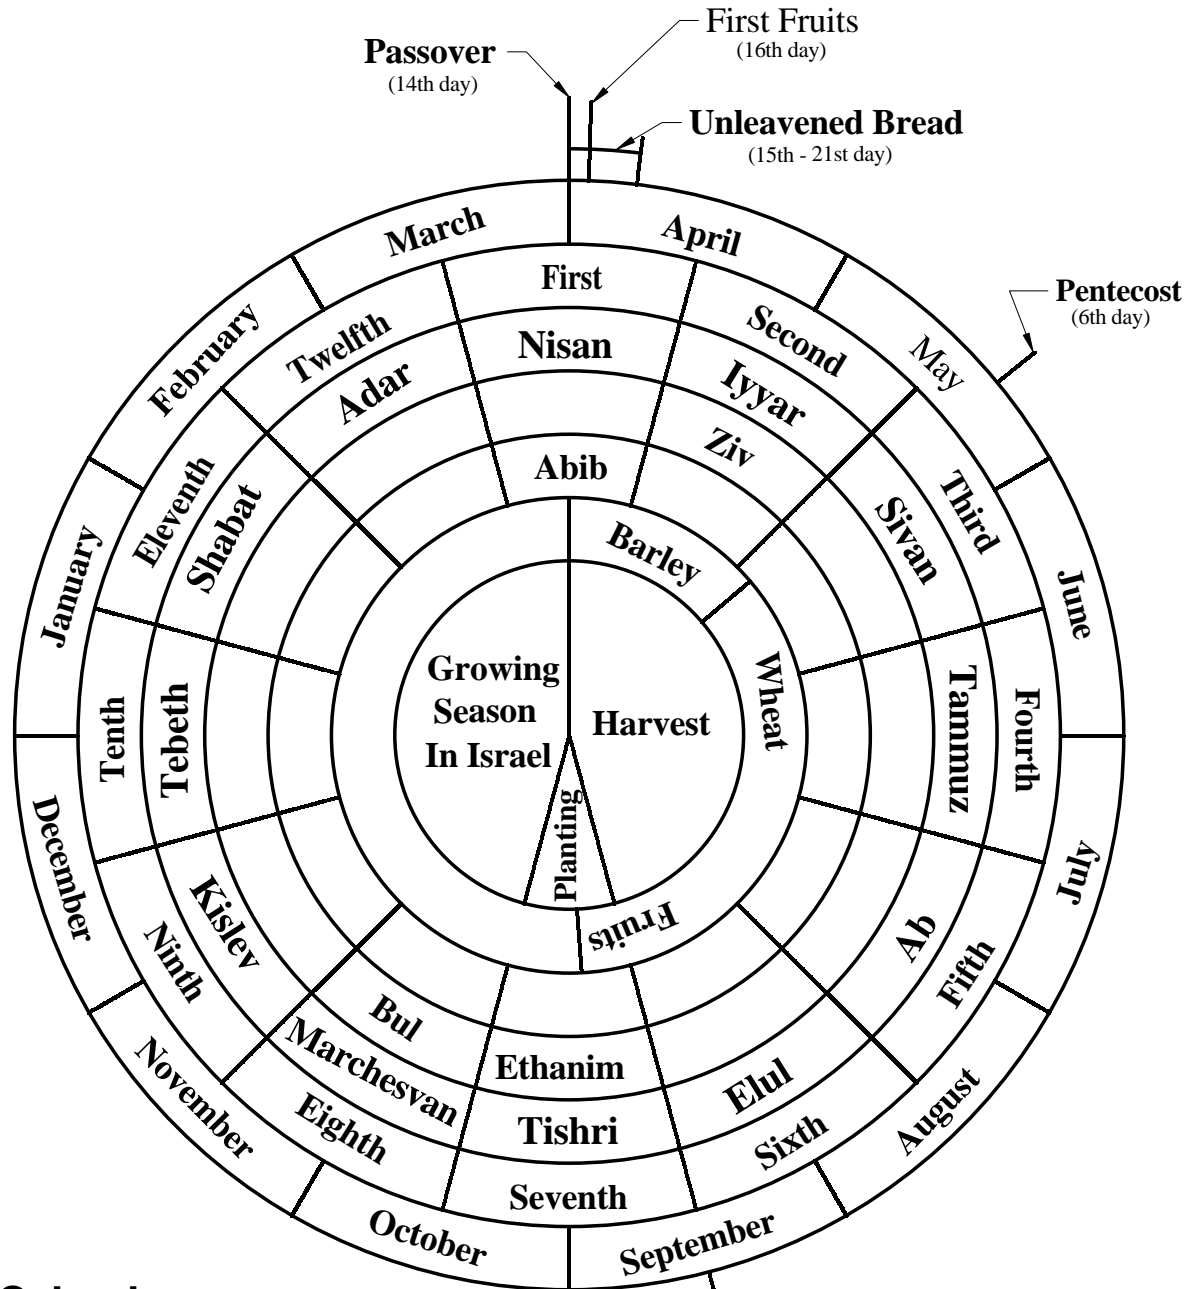

Feasts & Calendars of the Bible

Calendars

- Modern (Julian/Gregorian)
- Mosaic
- Post-Exilic
- Pre-Exilic
- Abib

(shown successively outer to inner)